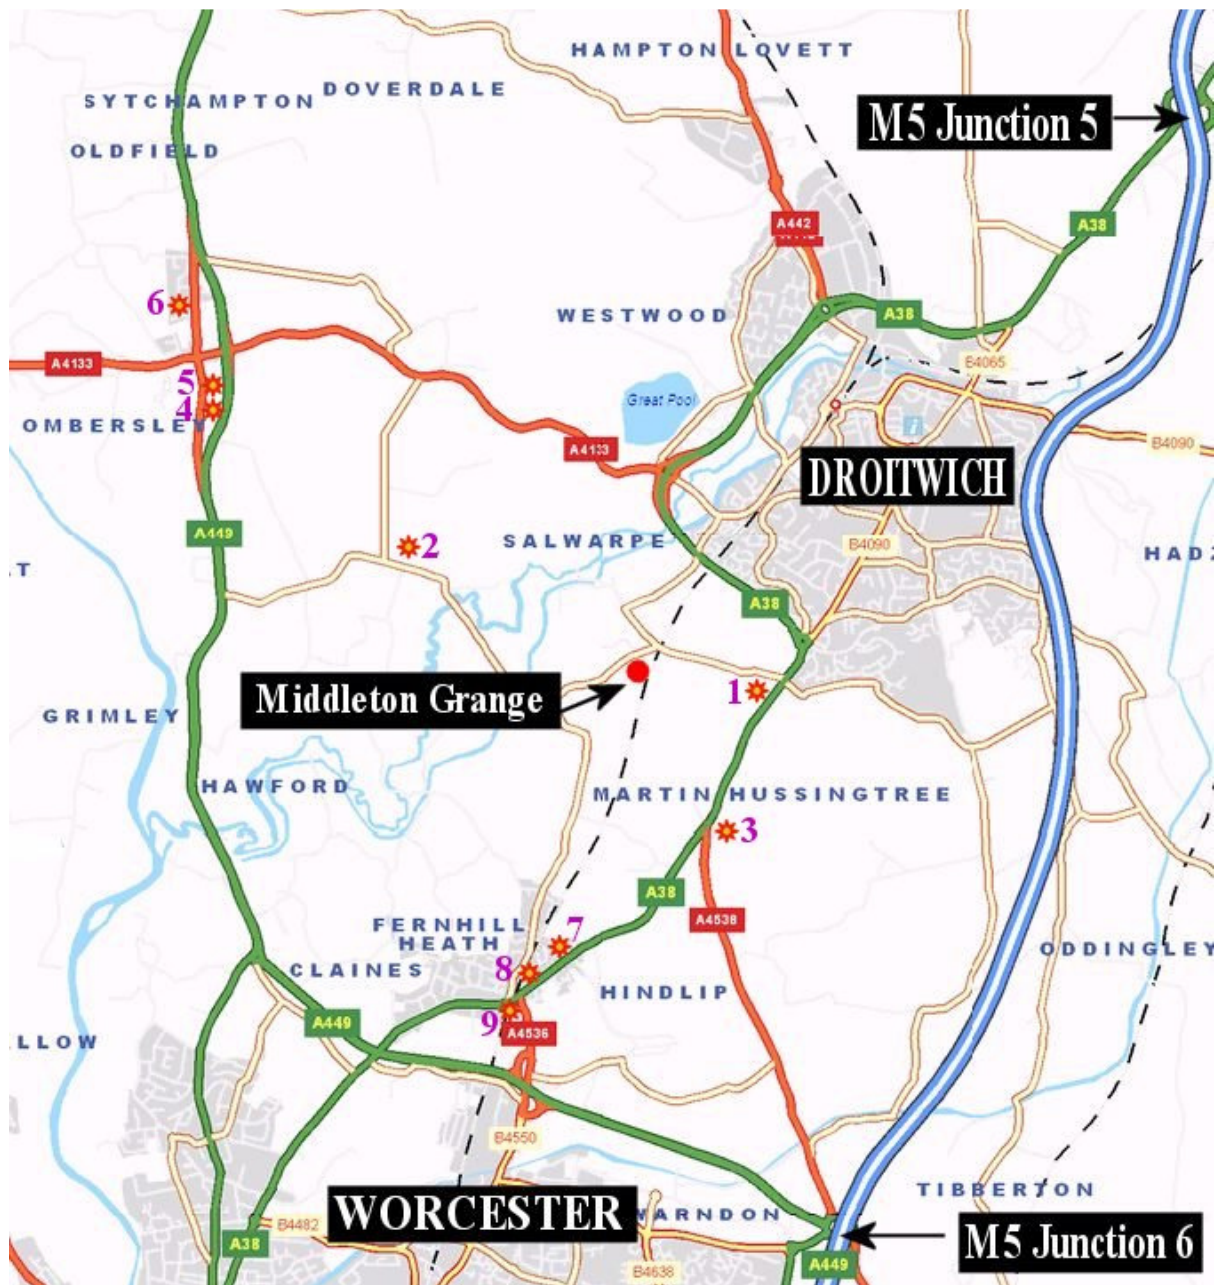

Places to eat out near Middleton Grange

- | | | |
|-----|--|--------------------|
| ★ 1 | Copcut Elm (Hungry Horse) | Droitwich |
| ★ 2 | Hadley Bowling Green Inn | Hadley |
| ★ 3 | The Swan Inn | Martin Hussingtree |
| ★ 4 | Crown & Sandys | Ombersley |
| ★ 5 | The Kings Arms | Ombersley |
| ★ 6 | The Cross Keys | Ombersley |
| ★ 7 | Half-Way House | Fernhill Heath |
| ★ 8 | The Bull Inn | Fernhill Heath |
| ★ 9 | The White Hart | Fernhill Heath |